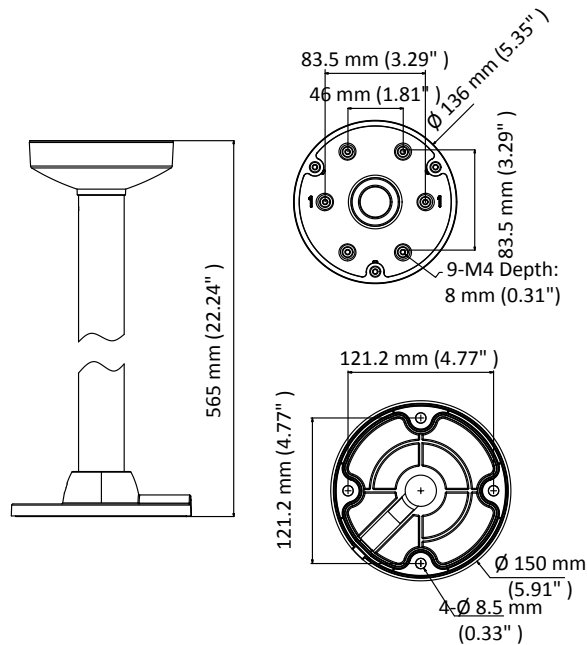

DS-1271ZJ-135

Pendant Mount

Feature

- Aluminum alloy with surface spray treatment
- The cable hole design facilitates the cable routing
- The cap design facilitates the installation

Dimension

Available Model

DS-1271ZJ-135

Parameter

Model	DS-1271ZJ-135
Parameters	Pendant Mount
Appearance	Hikvision White
Material	Aluminum Alloy
Dimension	Ø 136 mm × 565 mm (5.35" × 22.24")
Weight	1350 g (2.98 lb.)

Note

- The mount should be installed on the flat ceiling.
- The waterproof rubber is necessary for the outdoor application.
- The pole must be capable of supporting at least 3 times as much as the total weight of the camera, and the mount.
- The mount's maximum load capacity is 3 kg (6.6 lb.).