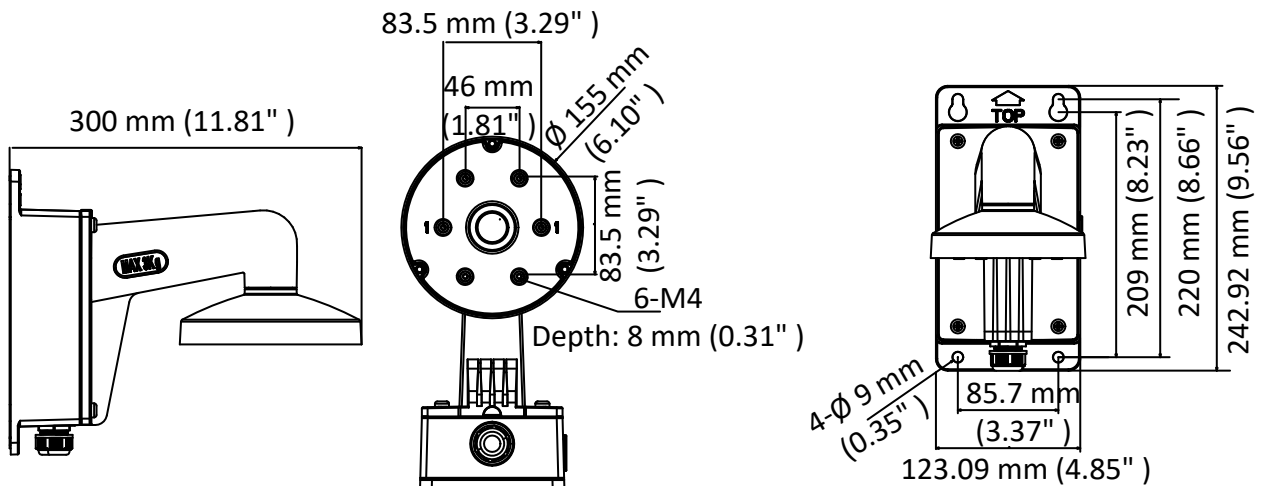

## DS-1473ZJ-155B

Wall Mount for Dome Camera

### Dimension

### Parameter

Model	DS-1473ZJ-155B
Parameters	Wall Mount for Dome Camera
Appearance	Hikvision White
Material	Aluminum Alloy
Dimension	Ø 155 mm × 243 mm × 300 mm (6.10" × 9.56" × 11.81" )
Weight	1750 g (3.86 lb.)

### Note

- The mount should be installed on the flat surface.
- The waterproof rubber is necessary for the outdoor application.
- The wall must be capable of supporting at least 3 times as much as the total weight of the camera, and the mount.
- The mount's maximum load capacity is 3 kg (6.61 lb.).