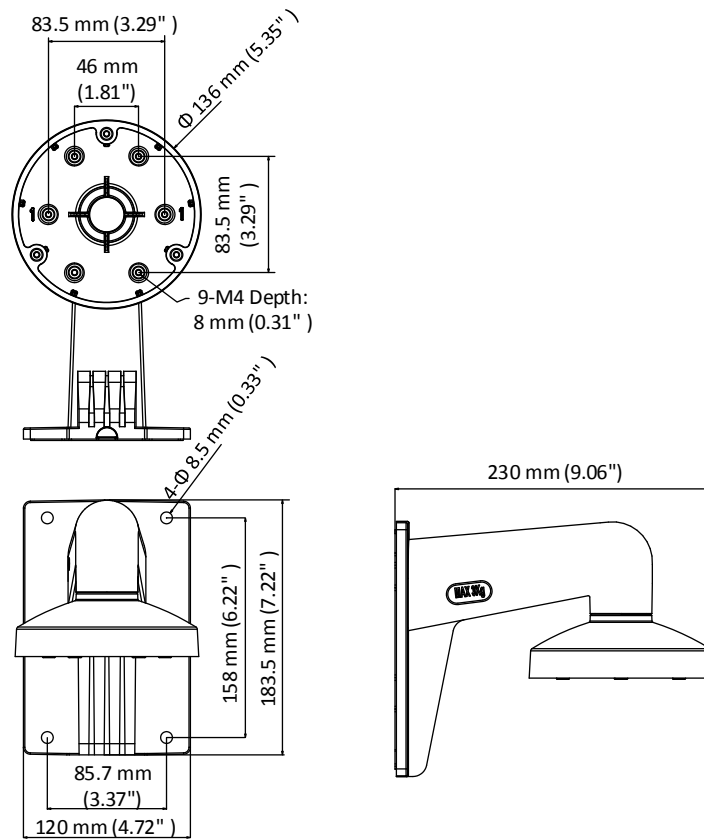

DS-1273ZJ-135(Black)

Wall Mount

Features

- Aluminum alloy with surface spray treatment
- Internal cable routing design
- Cap design facilitates installation

Dimension

Available Model

DS-1273ZJ-135(Black)

Parameter

Model	DS-1273ZJ-135(Black)
Parameters	Wall Mount
Appearance	Black
Material	Aluminum Alloy
Dimension	120 mm × 183.5 mm × 230 mm (4.72" × 7.22" × 9.06")
Weight	870 g (1.92 lb.)

Notes

- The mount should be installed on the flat surface.
- The wall must be capable of supporting at least 3 times as much as the total weight of the camera and the mount.
- The maximum load capacity of the mount is 3 kg (6.61 lb.).